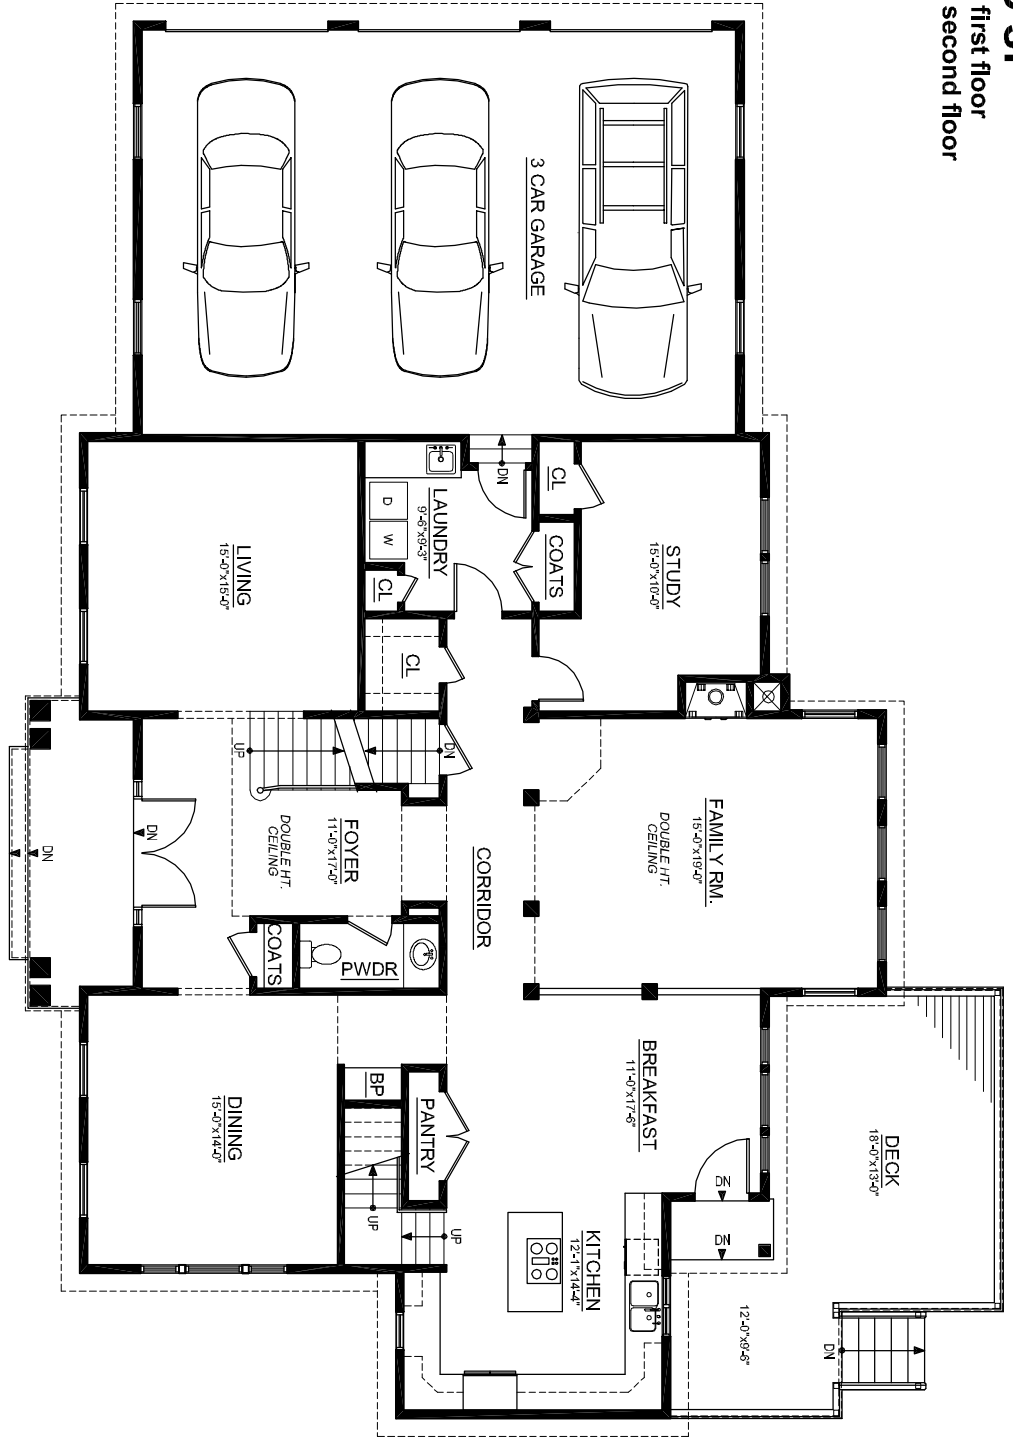

Bridge House

3,763 sf
1,941 sf first floor
1,822 sf second floor

first floor plan
scale: 3/32"=1'-0"

Bridge House

3,763 sf

1,941 sf first floor

1,822 sf second floor

Second floor plan
scale: 3/32"=1'-0"