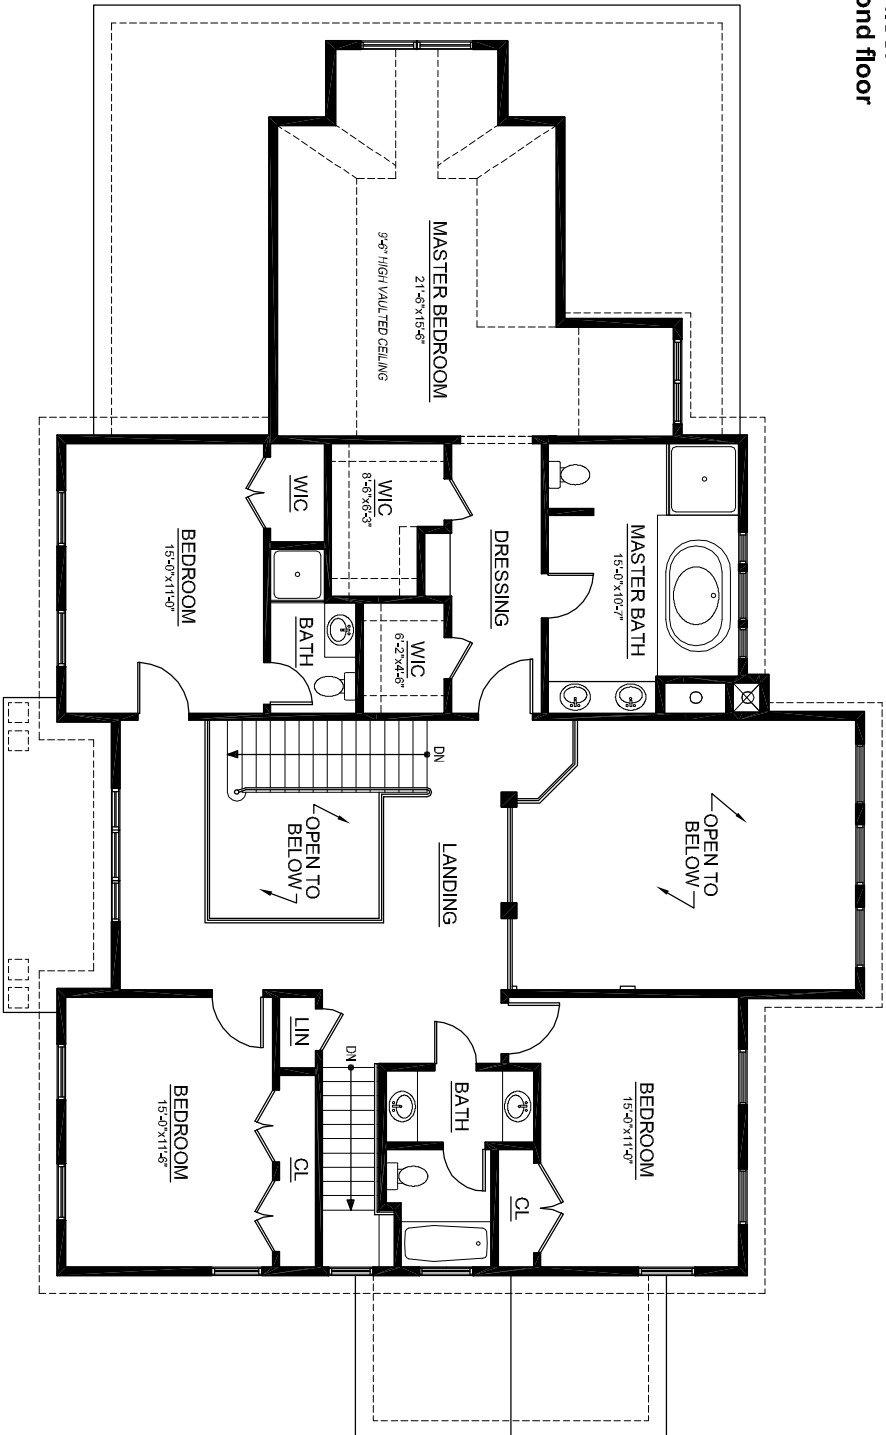

Bridge House

3,763 sf
1,941 sf first floor
1,822 sf second floor

first floor plan
scale: 3/32"=1'-0"

Bridge House

3,763 sf

1,941 sf first floor

1,822 sf second floor

Second floor plan
scale: 3/32"=1'-0"