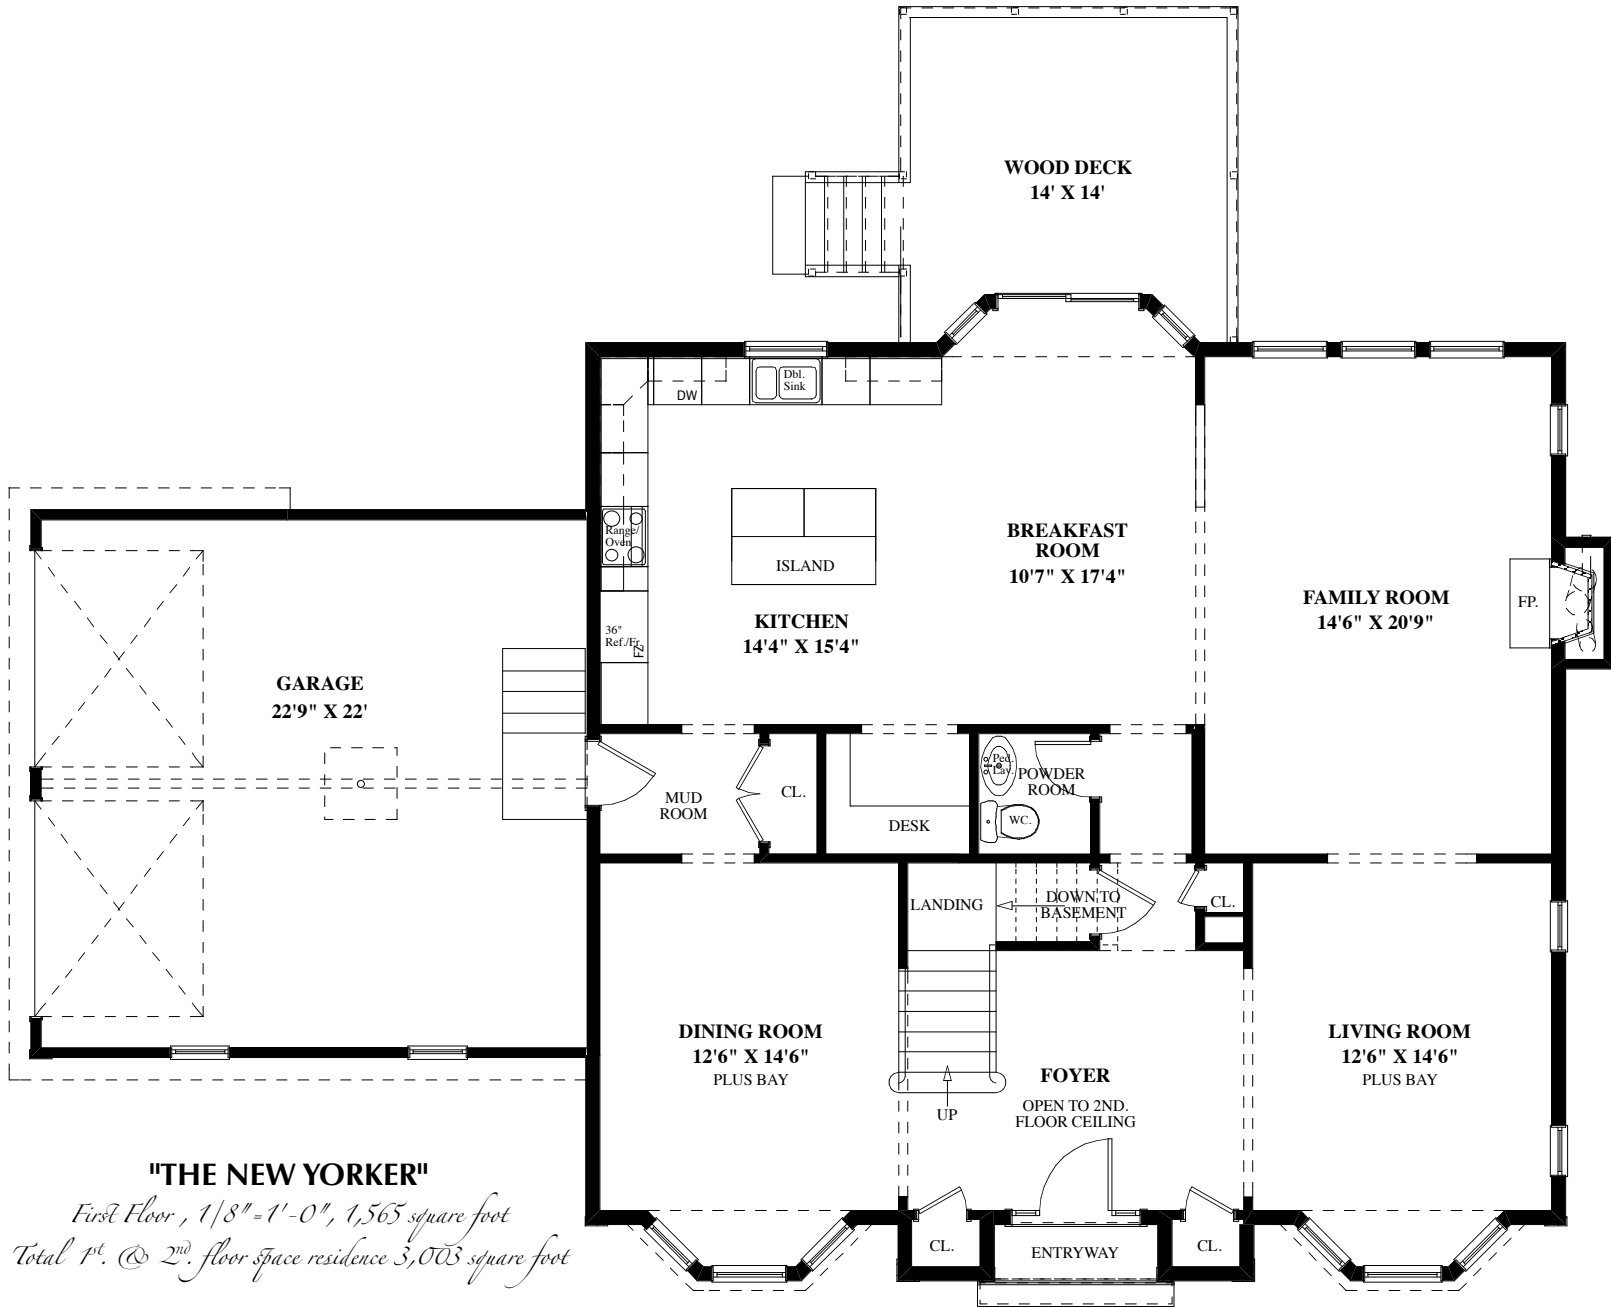

**"THE NEW YORKER"**

*Front Elevation*

**"THE NEW YORKER"**

*First Floor, 1/8" = 1'-0", 1,565 square foot*

*Total 1<sup>st</sup>. & 2<sup>nd</sup>. floor space residence 3,003 square foot*

**"THE NEW YORKER"**

*Second Floor, 1/8" = 1'-0", 1,438 square foot*