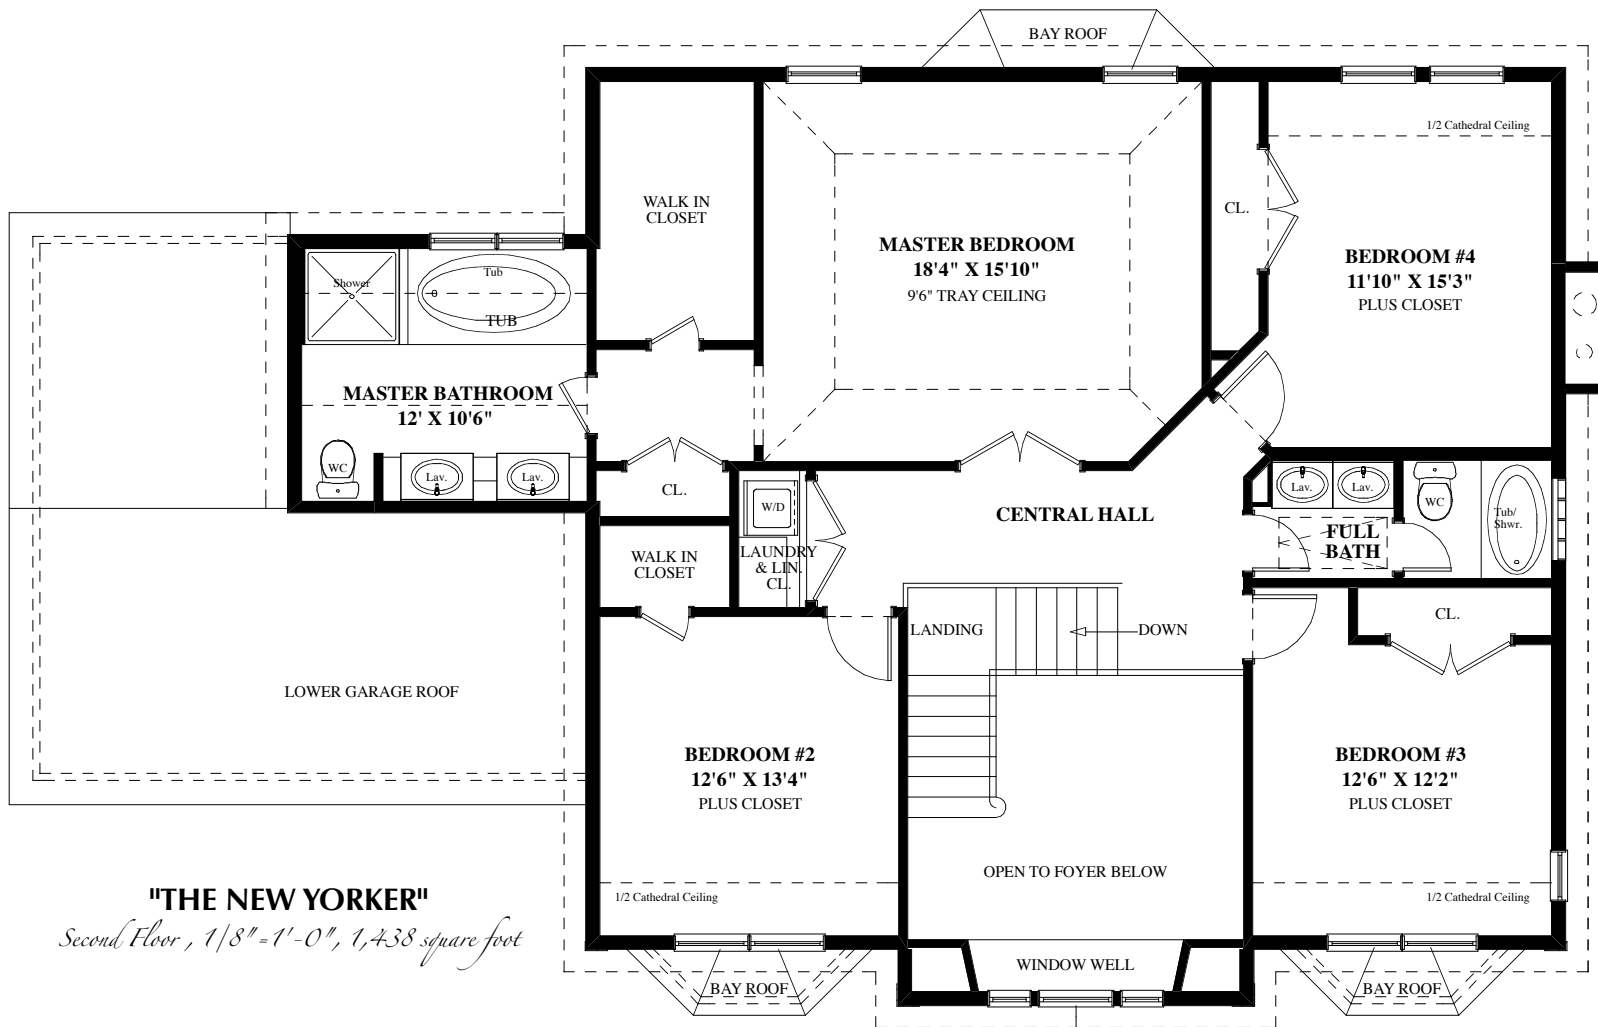

**"THE NEW YORKER"**

*Front Elevation*

**"THE NEW YORKER"**

*First Floor, 1/8" = 1'-0", 1,565 square foot*

*Total 1<sup>st</sup>. & 2<sup>nd</sup>. floor space residence 3,003 square foot*

**"THE NEW YORKER"**

*Second Floor, 1/8" = 1'-0", 1,438 square foot*