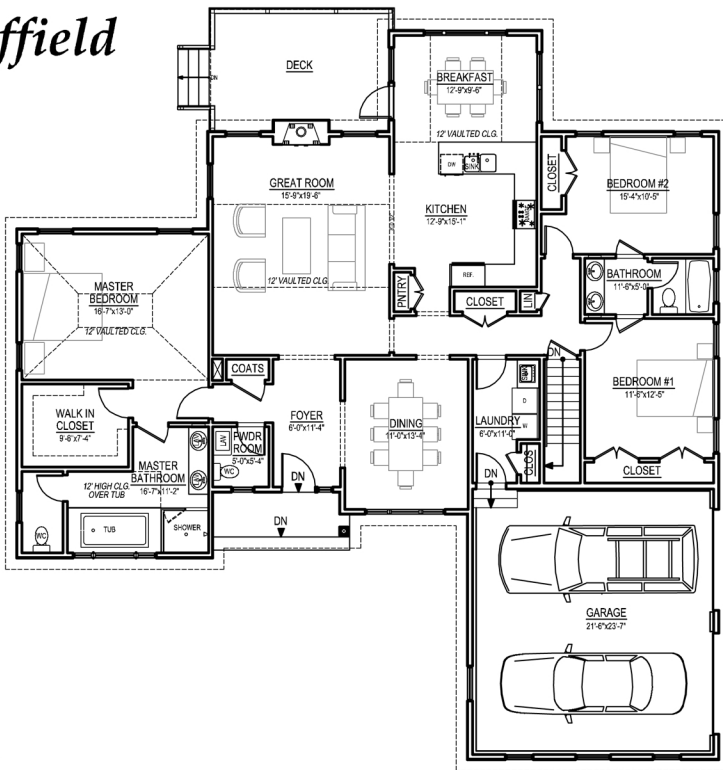

The Sheffield

2,108 sf
2,108 sf first floor
539 sf garage

floor plan
scale: 3/32"=1'-0"